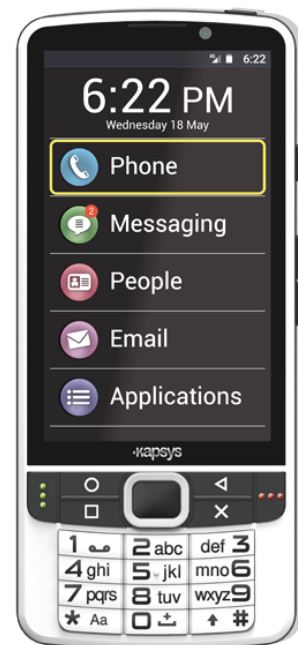

• SmartVision 2

Large and clear display

Touchscreen
& keypad

Voice command
& Voice recognition

Vocalized user
interface

Multiple contrast
video magnifier

Internet based remote
assistance mode

SmartVision2, the Only Android 6.0 Smartphone, Designed & Made in France, Dedicated to Visually Impaired

Optimized Accessibility thanks to Android 6.0

Fully accessible user interface and easy access to all applications available on the PlayStore

Choice of 3 Control Modes for an accommodating use

- An intuitive and ergonomic keypad with a central navigation pad, 4 Android keys and 2 dedicated keys to pick-up and hang-up a call
- A 4" touchscreen with a high resolution of 480 x 800 pixels
- A natural language based voice command through a dedicated button